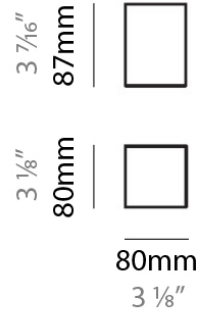

PROJECT	_____
TYPE	_____
NOTES	_____
QUANTITY	_____
DATE	_____

TWO SURFACE

D82165

GENERAL

Series: Two
Brand: Panzeri
Division: Design
Mounting Type: Surface
Mounting Location: Ceiling
Subcategory: Downlight

PHYSICAL

Shape: Cube
Length (mm): 80
Length (in): 3 1/8"
Width (mm): 80
Width (in): 3 1/8"
Height (mm): 87
Height (in): 3 1/2"
Light Distribution: Downlight
Weight (kg): 1.4
Weight (lbs): 3
Fixture Material: Aluminum

ELECTRICAL

Number of Lamps: 1
Lamp Type: LED Retrofit / Halogen
Lamp Shape: MR16
Bulb Included: Bulb Not Included
Total Output Wattage (W): 6 / 50
Max. Wattage Per Lamp (W): 6 / 50
Lamp Base: GU10
Input Voltage (V): 120

LED

OPTICAL

RATINGS AND CERTIFICATIONS

Certified By: CSA Certified to UL and CSA Standards
IP rating: IP20